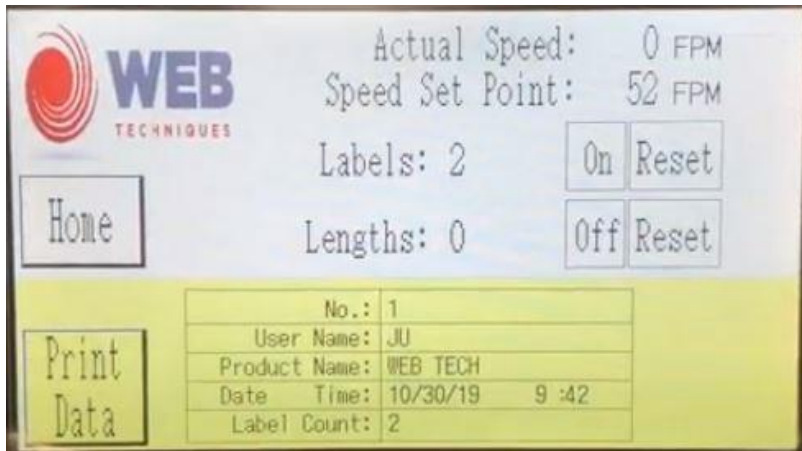

The End of Roll Data Printer Option is an option for any of our new WT-35 OR WT-35VS Rewind Systems! This option will make documenting counting jobs easy and efficient!

End of Roll Data Printer Option pictured above on a WT-35 Rewind System

Features:

- Allows End of Roll Data Printing with time stamp, user information and label count information
- Larger HMI Touchscreen interface to input data and print

Benefits:

- **Exact time stamp when printed for accurate and live rewind data**
- Easy to use and operate with almost no set up required!